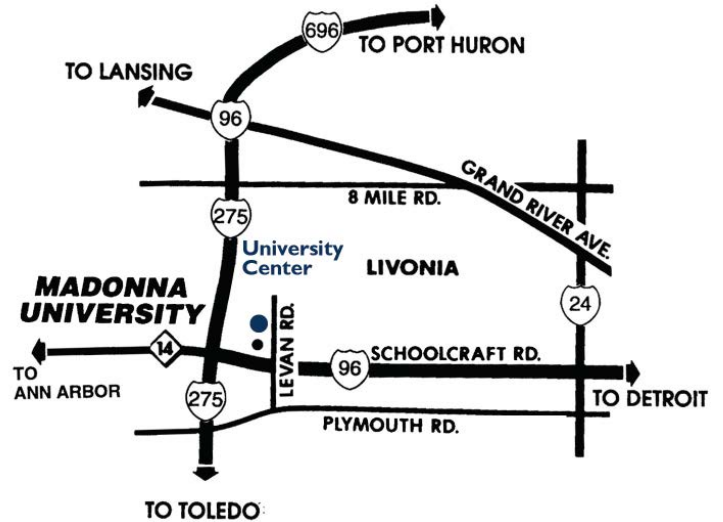

Directions to Madonna University

From the **East**: Take I-96 west. Exit at Levan Road (Exit 173B).

From the **South**: Take I-275 north to I-96 east. Exit at Newburgh/Levan Road (Exit 173). Drive east on the service drive (Schoolcraft). Turn left (north) at Levan.

From the **West**: Take I-96 east or take M-14 to I-96 east. Exit at Newburgh/Levan Road (Exit 173). Drive east on the service drive (Schoolcraft). Turn left (north) at Levan.

From the **North**: Take I-275 south to I-96 east. Exit at Newburgh/Levan Road (Exit 173). Drive east on service drive (Schoolcraft). Turn left (north) at Levan.

Campus Map

Registration Location: Academic Building

Main Entrance: 36600 Schoolcraft Rd.
Livonia, MI 48154

Student Accounts

Enter building here, Second Floor, go left

Continuing Education Office

Maertens Building
Room 102