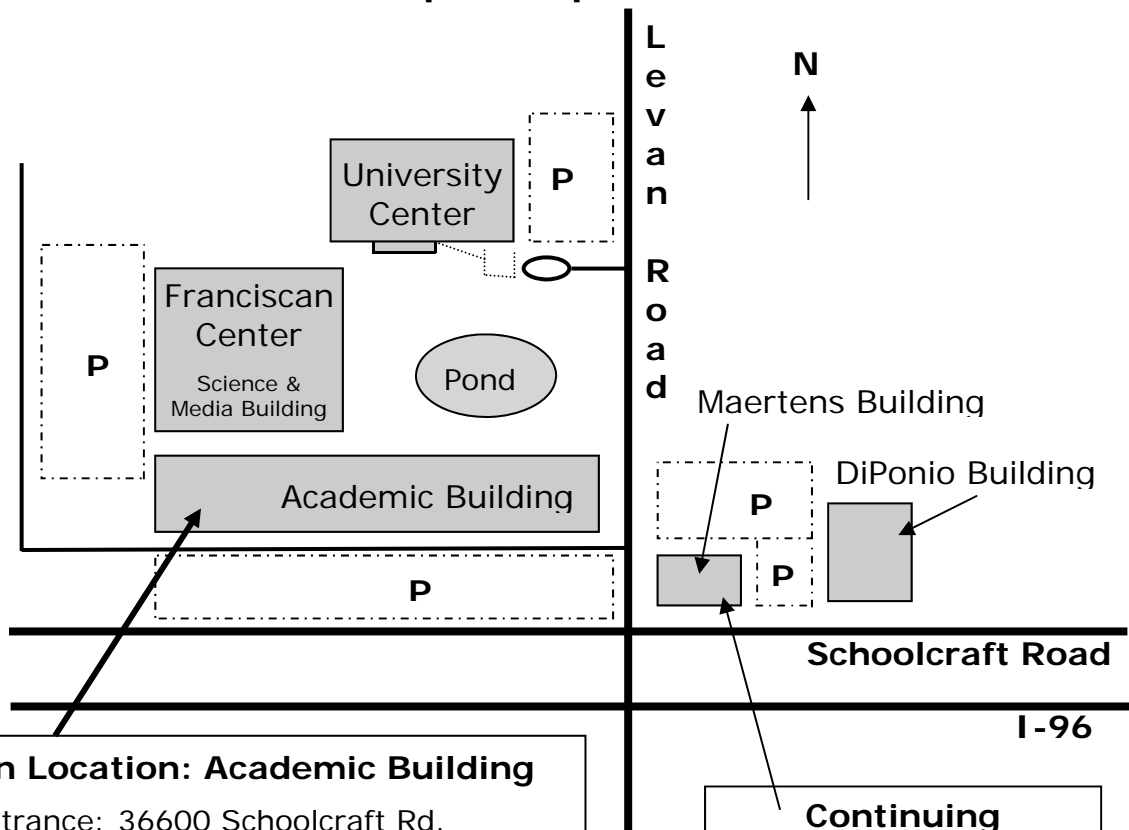

Directions to Madonna University

From the **East**: Take I-96 west. Exit at Levan Road (Exit 173B).

From the **South**: Take I-275 north to I-96 east. Exit at Newburgh/Levan Road (Exit 173). Drive east on the service drive (Schoolcraft). Turn left (north) at Levan.

From the **West**: Take I-96 east or take M-14 to I-96 east. Exit at Newburgh/Levan Road (Exit 173). Drive east on the service drive (Schoolcraft). Turn left (north) at Levan.

From the **North**: Take I-275 south to I-96 east. Exit at Newburgh/Levan Road (Exit 173). Drive east on service drive (Schoolcraft). Turn left (north) at Levan.

Campus Map

Registration Location: Academic Building

Main Entrance: 36600 Schoolcraft Rd.
Livonia, MI 48154

Student Accounts

Enter building here, Second Floor, go left

Continuing Education Office

Maertens Building
Room 102